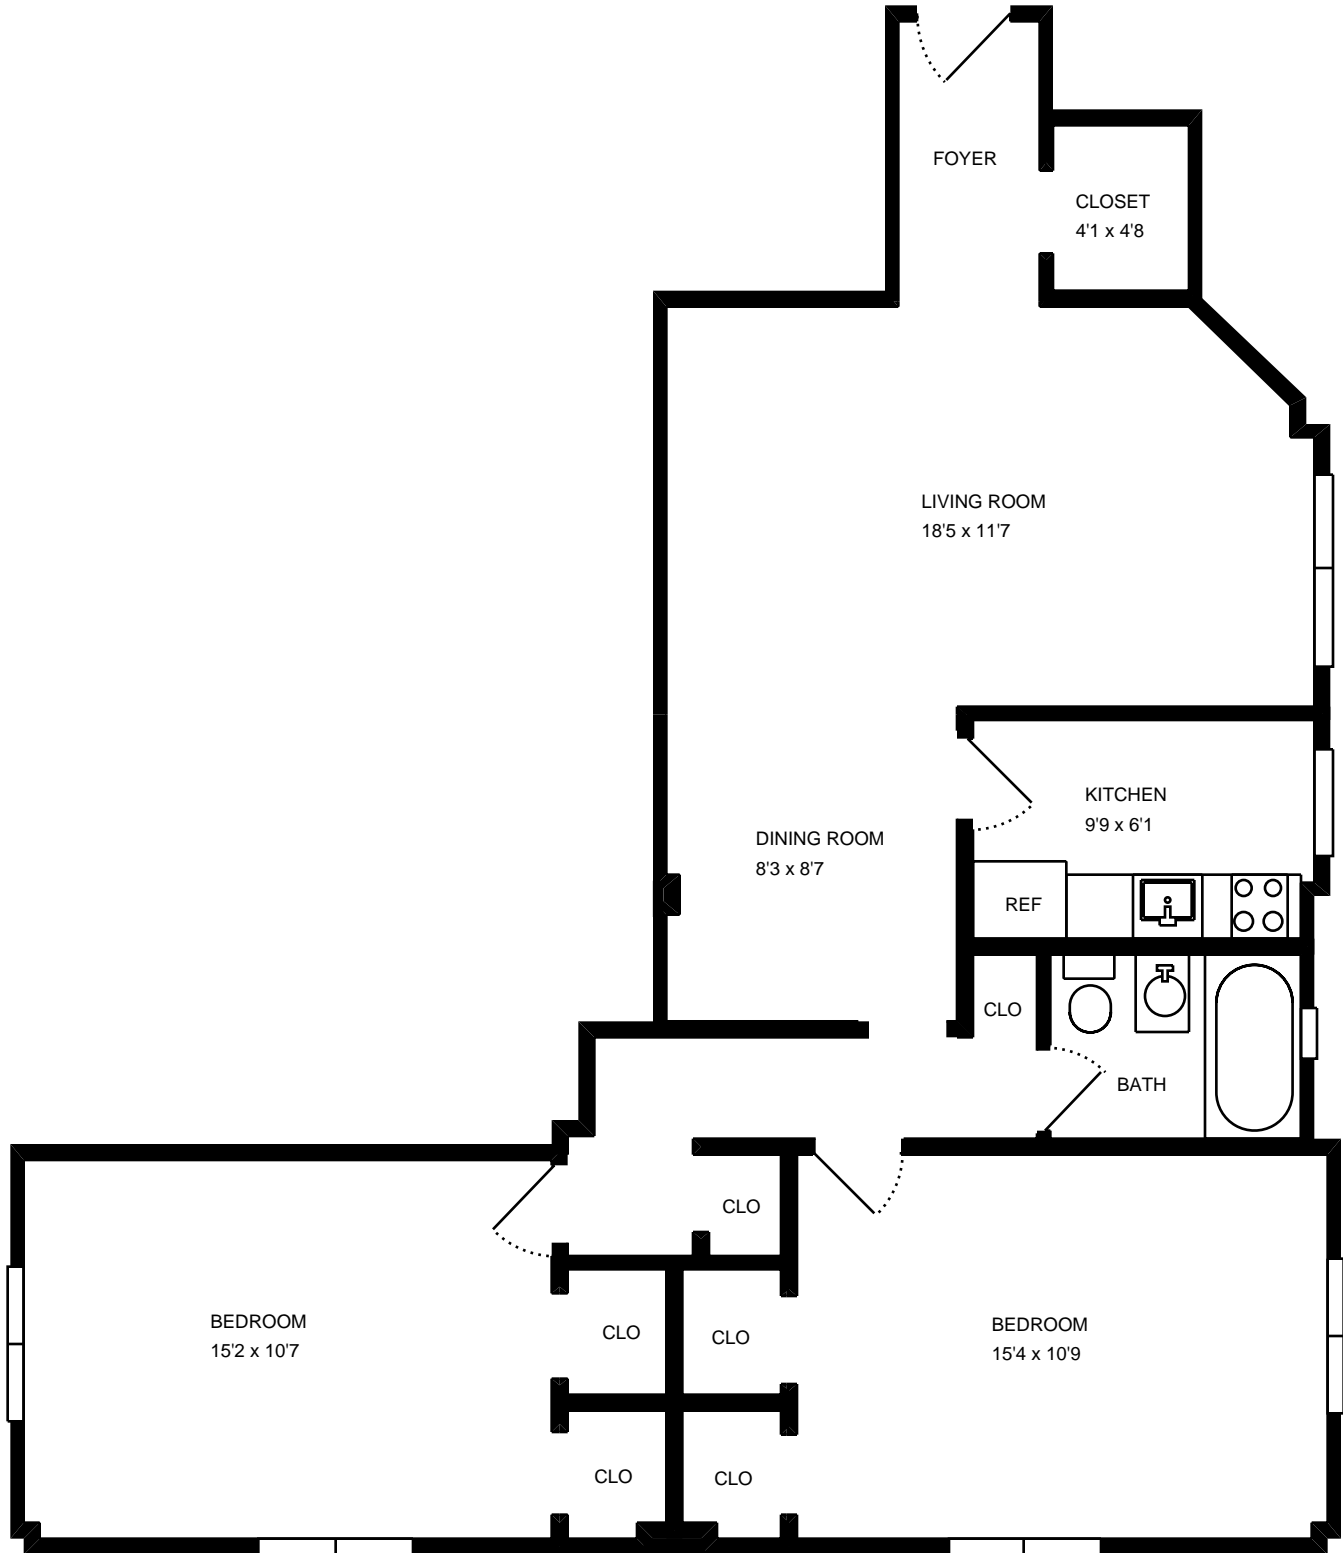

# REAL ESTATE MEASURE

Website RE  
Order #RE9800-3245  
Measure #7254388  
Measured 12/21/11

Property Address:  
1 Bayard Road  
Apt. 1  
pittsburgh, PA 15213

Total interior square footage on page: 846 sf